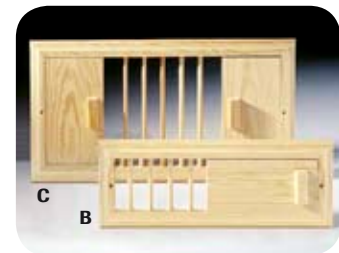

Vent hatch C (Art. 9018 1003)
For sauna rooms over 25 cu.m. in volume. Hatch opens 0–300 sq.cm. Size: 24.5 x 25.5 cm.

Vent hatch B (Art. 9018 1014)
Fits over the air outlet inside the sauna to regulate air flow. Size: 14 x 37.5 cm.